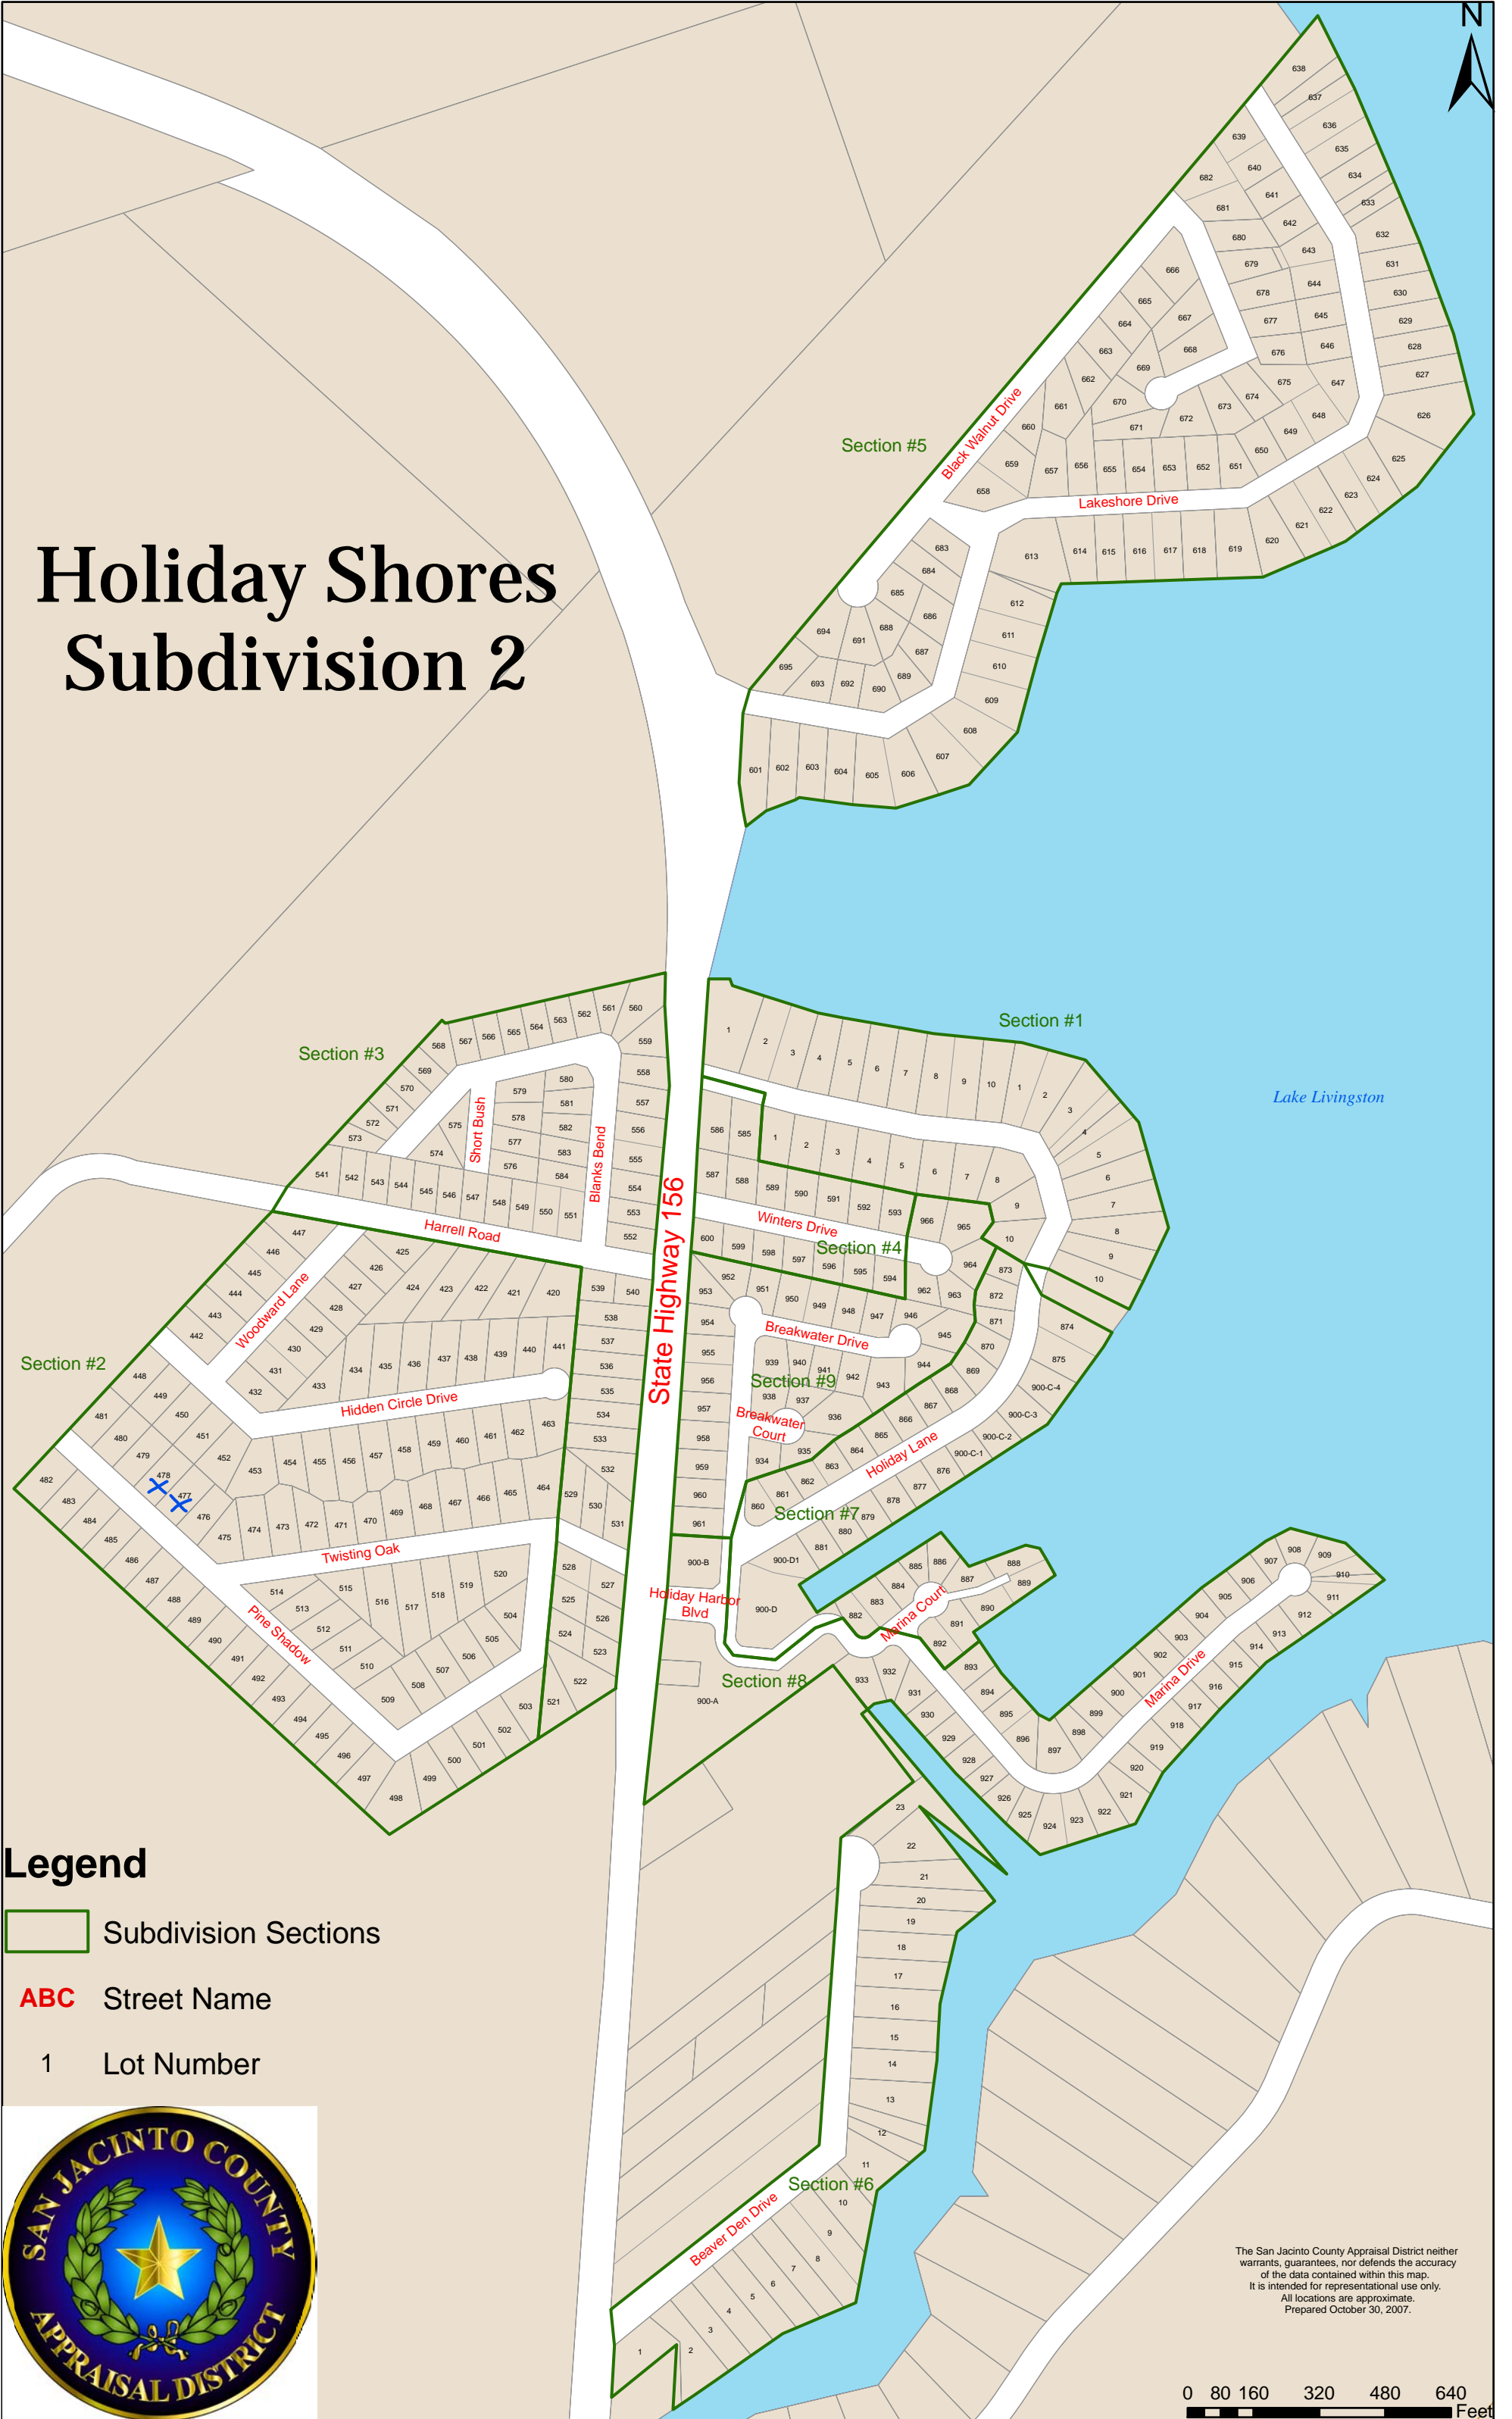

Holiday Shores Subdivision 2

Legend

- Subdivision Sections
- ABC Street Name
- 1 Lot Number

The San Jacinto County Appraisal District neither warrants, guarantees, nor defends the accuracy of the data contained within this map. It is intended for representational use only. All locations are approximate. Prepared October 30, 2007.

0 80 160 320 480 640 Feet